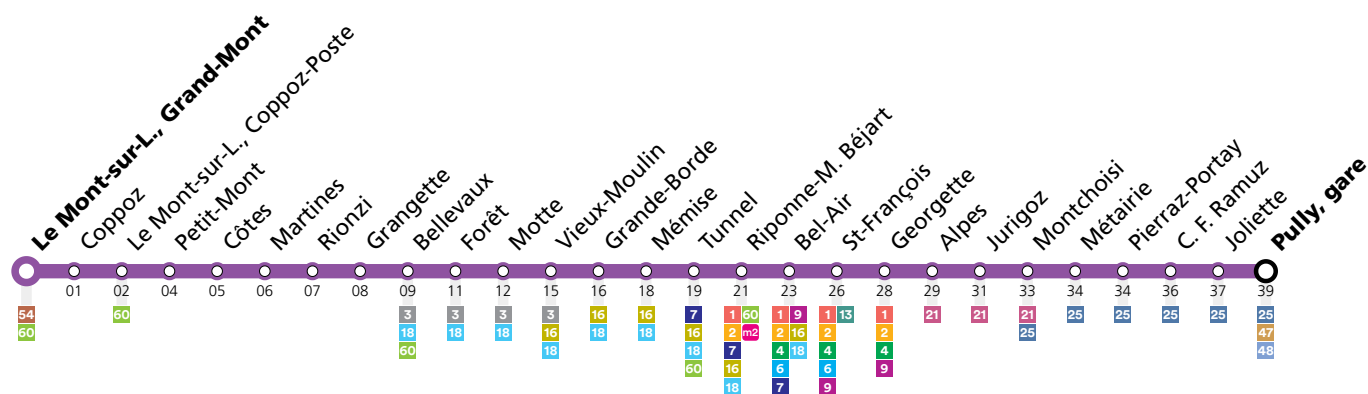

Dimanche et Fêtes