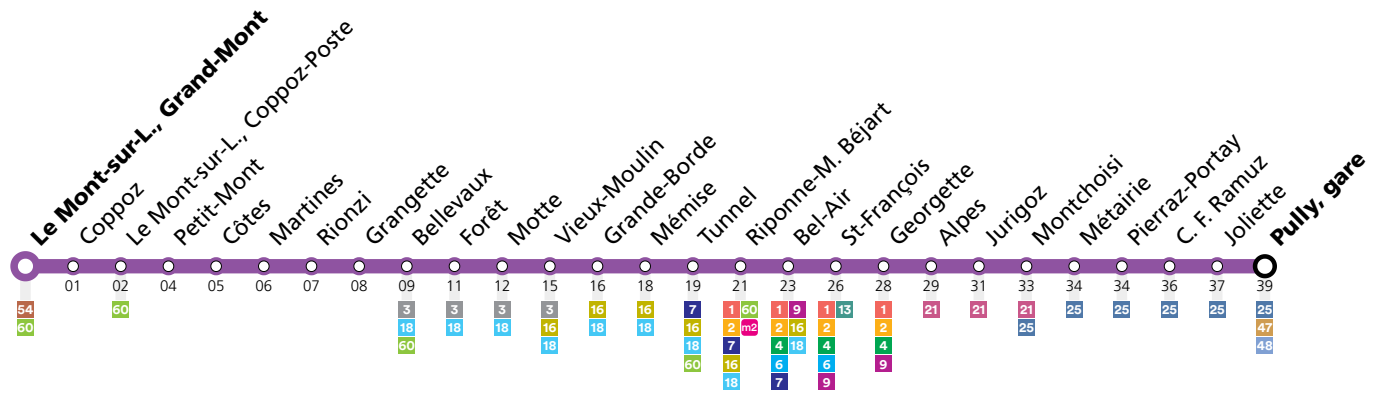

Samedi

Le Mont-sur-L., Grand-Mont				05:15	05:30	05:45	06:00	06:16	06:31	06:46	07:01	07:16	07:29	07:39	07:50	07:59	08:08	08:18	08:28	08:38	08:48	08:55
Petit-Mont				05:17	05:32	05:47	06:02	06:18	06:33	06:48	07:03	07:18	07:31	07:42	07:53	08:02	08:11	08:21	08:31	08:41	08:51	08:58
Bellevalux				05:21	05:36	05:51	06:06	06:22	06:37	06:52	07:07	07:22	07:35	07:46	07:57	08:06	08:15	08:25	08:35	08:45	08:55	09:02
Motte				05:23	05:38	05:53	06:08	06:24	06:39	06:54	07:09	07:24	07:37	07:48	07:59	08:08	08:17	08:27	08:37	08:47	08:57	09:04
Vieux-Moulin				05:25	05:40	05:55	06:10	06:26	06:41	06:56	07:11	07:26	07:39	07:50	08:01	08:11	08:20	08:30	08:40	08:50	09:00	09:07
Tunnel				05:27	05:42	05:57	06:12	06:28	06:43	06:58	07:14	07:29	07:42	07:53	08:04	08:14	08:23	08:33	08:43	08:53	09:03	09:10
Riponne-M. Béjart				05:29	05:44	05:59	06:14	06:30	06:45	07:00	07:16	07:31	07:44	07:55	08:06	08:16	08:25	08:35	08:45	08:55	09:05	09:12
Bel-Air	05:02	05:17	05:31	05:46	06:01	06:16	06:32	06:47	07:02	07:18	07:33	07:46	07:57	08:08	08:18	08:27	08:37	08:47	08:57	09:07	09:14	
St-François	05:04	05:19	05:33	05:48	06:03	06:18	06:34	06:49	07:04	07:21	07:36	07:49	08:00	08:11	08:21	08:30	08:40	08:50	09:00	09:10	09:17	
Georgette	05:06	05:21	05:35	05:50	06:05	06:20	06:36	06:51	07:06	07:23	07:38	07:51	08:02	08:13	08:23	08:32	08:42	08:52	09:02	09:12	09:19	
Montchoisi	05:08	05:23	05:37	05:52	06:07	06:22	06:38	06:53	07:08	07:25	07:40	07:53	08:04	08:15	08:25	08:34	08:44	08:55	09:05	09:15	09:22	
C. F. Ramuz	05:10	05:25	05:39	05:54	06:09	06:24	06:40	06:55	07:10	07:27	07:42	07:55	08:06	08:17	08:27	08:36	08:46	08:57	09:07	09:18	09:25	
Pully, gare	05:12	05:27	05:41	05:56	06:11	06:27	06:43	06:58	07:13	07:30	07:45	07:58	08:09	08:20	08:30	08:39	08:49	09:00	09:10	09:21	09:28